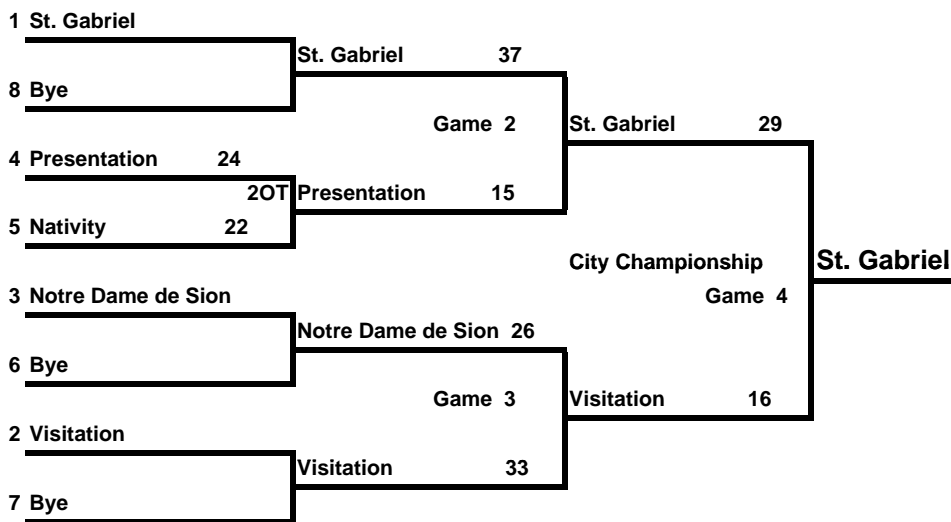

KANSAS CITY PAROCHIAL LEAGUE 2010 GIRLS CITY CHAMPIONSHIP

GRADE	DIVISION	REVISED 3/4/2010
8th	Bishop Finn	

SEED	TEAM
1	St. Gabriel-Morley
2	Visitation-Butler
3	Sion-Wlicox
4	Presentation-Waris
5	Nativity-Campo
	Bye
	Bye
	Bye

	DATE	TIME	LOCATION	
GAME 1	Sunday 2/28/2010	1:00 PM	Presentation	8g
GAME 2	Saturday 3/6/2010	7:00 PM	O'Hara High School	8g
GAME 3	Saturday 3/6/2010	3:15 PM	O'Hara High School	8g
GAME 4	Sunday 3/7/2010	4:45 PM	O'Hara High School	8g
GAME 5				8g
GAME 6				8g
GAME 7				8g