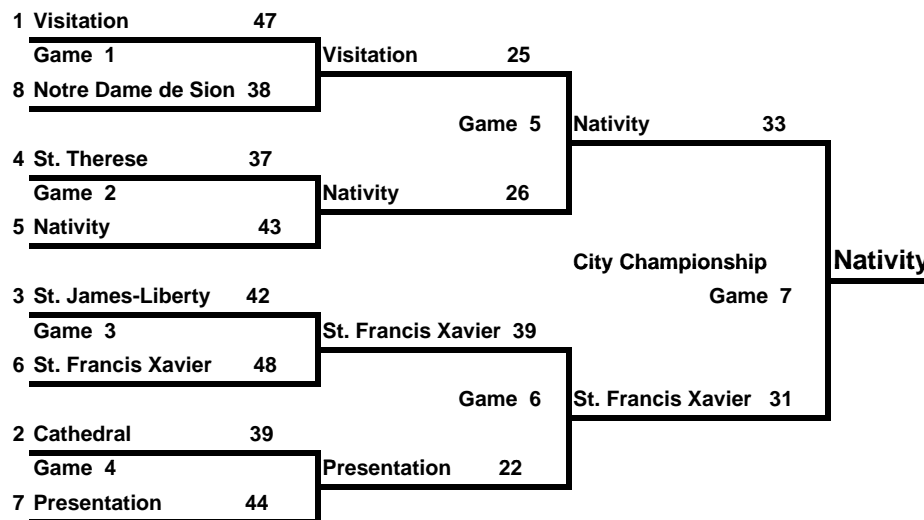

KANSAS CITY PAROCHIAL LEAGUE 2010 BOYS CITY CHAMPIONSHIP

GRADE	DIVISION	REVISED 2/24/2010
8th	Bishop Finn	

SEED	TEAM
1	Visitation-Halley
2	Cathedral-McEnaney
3	St. James-Schneider
4	St. Therese-Freund
5	Nativity-Johnson
6	St. Francis-Ford
7	Presentation-Lohe
8	Sion-Carter

	DATE	TIME	LOCATION	
GAME 1	Saturday 2/27/2010	11:30 AM	St. Therese	8b
GAME 2	Saturday 2/27/2010	9:00 AM	St. Therese	8b
GAME 3	Saturday 2/27/2010	10:15 AM	St. Therese	8b
GAME 4	Saturday 2/27/2010	12:45 PM	St. Therese	8b
GAME 5	Saturday 3/6/2010	3:15 PM	Rockhurst High School	8b
GAME 6	Saturday 3/6/2010	4:30 PM	Rockhurst High School	8b
GAME 7	Sunday 3/7/2010	4:45 PM	Rockhurst High School	8b